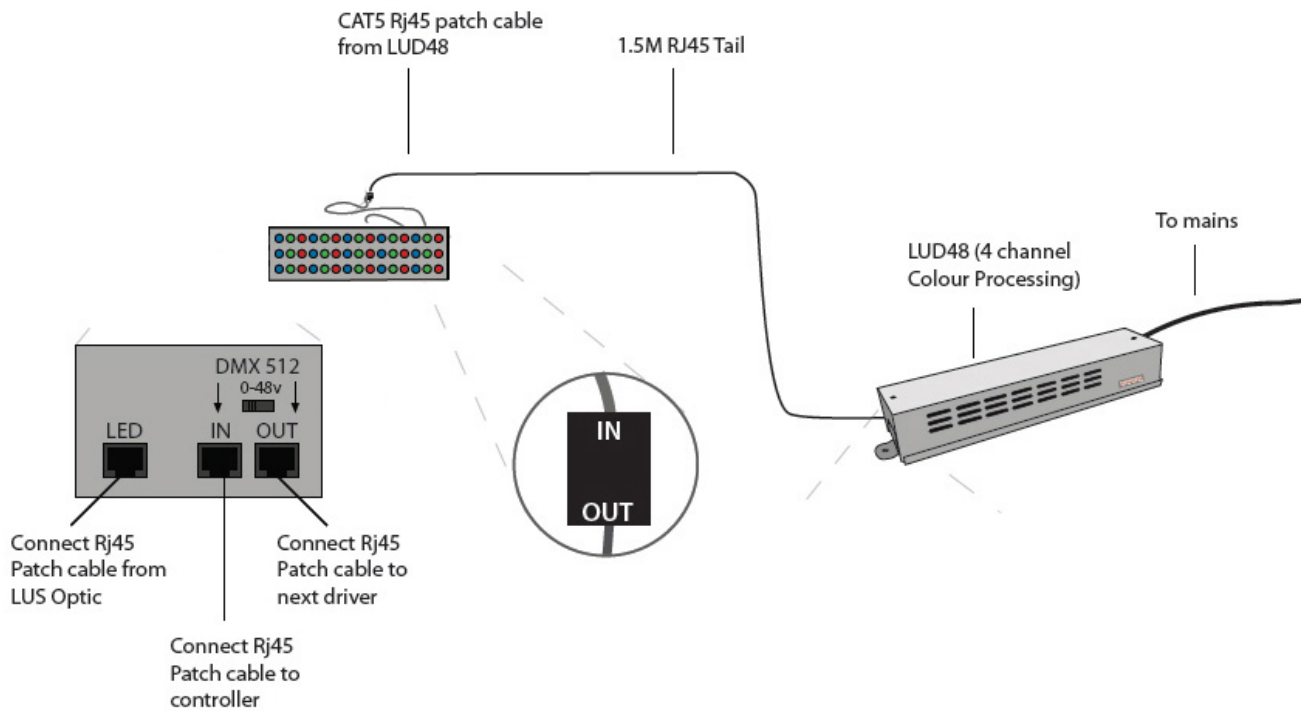

48W RGBW Wash Light User Data

Specifications

LU48-WL-RGBW LIGHT BAR 48 WATT 4 CHANNEL

Powerful full RGBW multi-source colour mixing wash light.

The LU48-WL-RGBW provides perfect multi-source colour mixing, with high performance Red, Green, Blue & White Luxeon LEDs, packed into and thermally managed by an anodised aluminium extrusion housing.

Specifications

Physical

- System Colours: RGBW
- Length: 320mm
- Width: 110mm
- Depth: 86mm

Electrical

- Drive Current: 350-500mA Constant Current
- Power Consumption: 48W @350mA
- Connectivity: RJ45
- 12 Red / 12 Green / 12 Blue / 12 White 6k LEDs

Construction

- Housing: Aluminium Extrusion
- 1.5m CAT5 RJ45 Cable

Compatible Drivers

- LUD48-D
- LUD48-4
- LUD192-D

Installation

- RJ45 Connections

Mounting

- Surface Mount Adjustable Wall Bracket

Guarantee

- 2 Year Guarantee

48W RGBW Wash Light User Data

Wiring Connections

48W RGBW Wash Light User Data

Dimensions